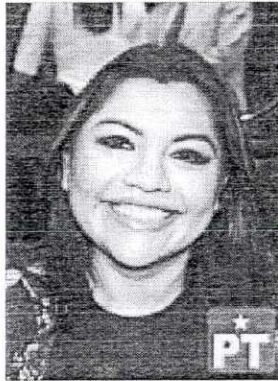

DIPUTADO	FIRMA
<p data-bbox="970 469 1327 535">ERIK JUÁREZ BLANQUET PRESIDENTE</p> 	

ALFREDO RAMÍREZ BEDOLLA  
INTEGRANTE

A handwritten signature in black ink, appearing to be 'Alfredo Ramírez Bedolla'.

BRENDA FABIOLA FRAGA GUTIÉRREZ  
INTEGRANTE

A handwritten signature in black ink, appearing to be 'Brenda Fabiola Fraga Gutiérrez'.

JAVIER ESTRADA CÁRDENAS  
INTEGRANTE

A handwritten signature in black ink, consisting of several overlapping loops and a long horizontal stroke.

MARCO POLO AGUIRRE CHÁVEZ  
INTEGRANTE

A handwritten signature in black ink, featuring a large, sweeping horizontal stroke with several vertical lines crossing it.